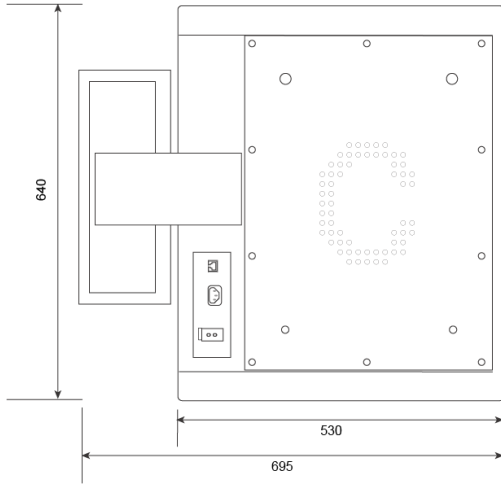

Besides, the system helps to reduce common touchpoints between users, minimizing the possibility of cross-contamination and disease transmission among your team.

> Specifications

<b>Size</b>	M	L	XL
<b>Key Capacity</b>	48	64	100-200
<b>Body Materials</b>	Cold rolled steel, 1.2~1.5 thickness		
<b>Technology</b>	RFID		
<b>Key Access</b>	Face, Finger vein, RFID Card, PIN code		
<b>Dimensions</b>	530 * 640 * 200	530 * 790 * 200	850 * 1820 * 400
<b>Weight</b>	≈42Kg (92.6 lbs.)	≈48Kg(105.8 lbs.)	≈130Kg(286.6 lbs.)
<b>Power Supply</b>	Input: 100~240V AC, Output: 12V DC		
<b>Power Consumption</b>	48W max, Typical 21W idle	48W max, Typical 21W idle	54W max, Typical 24W idle
<b>Installation</b>	Wall Mounting	Wall Mounting	Floor Standing
<b>Temperature</b>	-20°C~70°C		
<b>USB Port</b>	1 * USB 2.0		
<b>Network</b>	Wi-Fi(only 2.4G Wi-Fi), Ethernet		
<b>Management</b>	Web, Mobile Apps, Standalone		
<b>Certificates</b>	CE, FCC, RoHS, ISO9001, UKCA		

> Dimensions

i-keybox-M Rear View

i-keybox-M Bracket

i-keybox-L Rear View

i-keybox-L Bracket

i-keybox-XL

> List of system

Part	Name
#1	i-keybox smart key cabinet
#2	User terminal
#3	Power cable
#4	RFID smart key tags
#5	Robust one-time security seals
#6	Key labels
#7	Emergency keys
#8	Manual