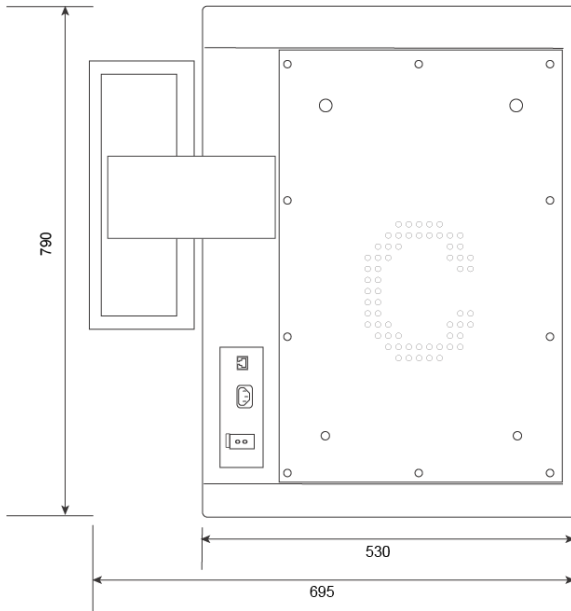

Besides, the system helps to reduce common touchpoints between users, minimizing the possibility of cross-contamination and disease transmission among your team.

> Specifications

<b>Size</b>	M	L	XL
<b>Key Capacity</b>	48	64	100-200
<b>Body Materials</b>	Cold rolled steel, 1.2~1.5 thickness		
<b>Technology</b>	RFID		
<b>Key Access</b>	Face, Finger vein, RFID Card, PIN code		
<b>Dimensions</b>	530 * 640 * 200	530 * 790 * 200	850 * 1820 * 400
<b>Weight</b>	≈42Kg (92.6 lbs.)	≈48Kg(105.8 lbs.)	≈130Kg(286.6 lbs.)
<b>Power Supply</b>	Input: 100~240V AC, Output: 12V DC		
<b>Power Consumption</b>	48W max, Typical 21W idle	48W max, Typical 21W idle	54W max, Typical 24W idle
<b>Installation</b>	Wall Mounting	Wall Mounting	Floor Standing
<b>Temperature</b>	-20°C~70°C		
<b>USB Port</b>	1 * USB 2.0		
<b>Network</b>	Wi-Fi(only 2.4G Wi-Fi), Ethernet		
<b>Management</b>	Web, Mobile Apps, Standalone		
<b>Certificates</b>	CE, FCC, RoHS, ISO9001, UKCA		

> Dimensions

i-keybox-M Rear View

i-keybox-M Bracket

i-keybox-L Rear View

i-keybox-L Bracket

i-keybox-XL

> List of system

Part	Name
#1	i-keybox smart key cabinet
#2	User terminal
#3	Power cable
#4	RFID smart key tags
#5	Robust one-time security seals
#6	Key labels
#7	Emergency keys
#8	Manual