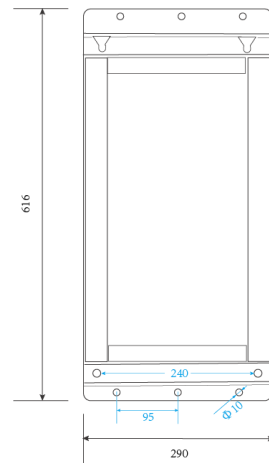

> Dimensions

i-keybox-M Rear View

i-keybox-M Bracket

i-keybox-L Rear View

i-keybox-L Bracket

i-keybox-XL

> List of system

Part	Name
#1	i-keybox smart key cabinet
#2	User terminal
#3	Power cable
#4	RFID smart key tags
#5	Robust one-time security seals
#6	Key labels
#7	Emergency keys
#8	Manual