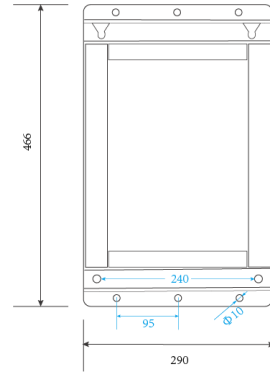

Besides, the system helps to reduce common touchpoints between users, minimizing the possibility of cross-contamination and disease transmission among your team.

> Specifications

<b>Size</b>	M	L	XL
<b>Key Capacity</b>	48	64	100-200
<b>Body Materials</b>	Cold rolled steel, 1.2~1.5 thickness		
<b>Technology</b>	RFID		
<b>Key Access</b>	Face, Finger vein, RFID Card, PIN code		
<b>Dimensions</b>	530 * 640 * 200	530 * 790 * 200	850 * 1820 * 400
<b>Weight</b>	≈42Kg (92.6 lbs.)	≈48Kg(105.8 lbs.)	≈130Kg(286.6 lbs.)
<b>Power Supply</b>	Input: 100~240V AC, Output: 12V DC		
<b>Power Consumption</b>	48W max, Typical 21W idle	48W max, Typical 21W idle	54W max, Typical 24W idle
<b>Installation</b>	Wall Mounting	Wall Mounting	Floor Standing
<b>Temperature</b>	-20°C~70°C		
<b>USB Port</b>	1 * USB 2.0		
<b>Network</b>	Wi-Fi(only 2.4G Wi-Fi), Ethernet		
<b>Management</b>	Web, Mobile Apps, Standalone		
<b>Certificates</b>	CE, FCC, RoHS, ISO9001, UKCA		

> Dimensions

i-keybox-M Rear View

i-keybox-M Bracket

i-keybox-L Rear View

i-keybox-L Bracket

i-keybox-XL

> List of system

Part	Name
#1	i-keybox smart key cabinet
#2	User terminal
#3	Power cable
#4	RFID smart key tags
#5	Robust one-time security seals
#6	Key labels
#7	Emergency keys
#8	Manual