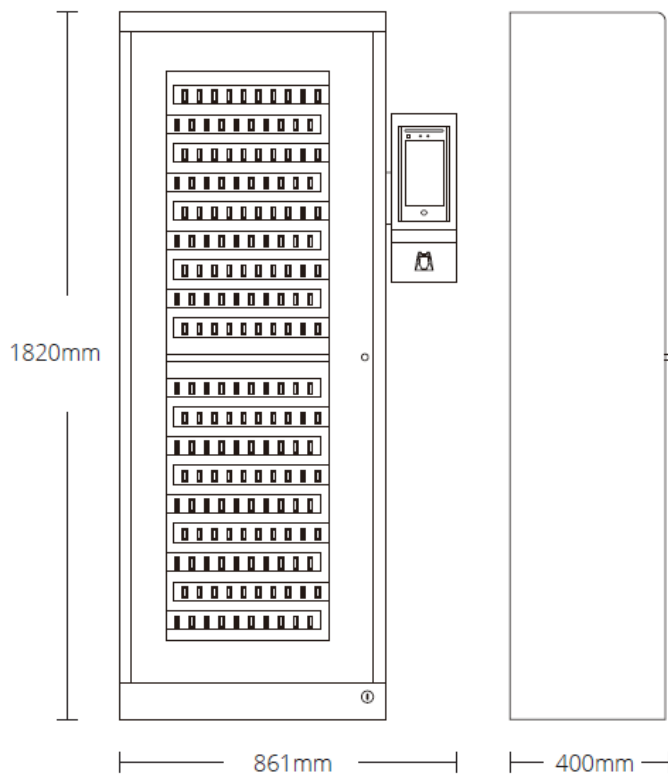

Besides, the system helps to reduce common touchpoints between users, minimizing the possibility of cross-contamination and disease transmission among your team.

> Specifications

<b>Size</b>	M	L	XL
<b>Key Capacity</b>	48	64	100-200
<b>Body Materials</b>	Cold rolled steel, 1.2~1.5 thickness		
<b>Technology</b>	RFID		
<b>Key Access</b>	Face, Finger vein, RFID Card, PIN code		
<b>Dimensions</b>	530 * 640 * 200	530 * 790 * 200	850 * 1820 * 400
<b>Weight</b>	≈42Kg (92.6 lbs.)	≈48Kg(105.8 lbs.)	≈130Kg(286.6 lbs.)
<b>Power Supply</b>	Input: 100~240V AC, Output: 12V DC		
<b>Power Consumption</b>	48W max, Typical 21W idle	48W max, Typical 21W idle	54W max, Typical 24W idle
<b>Installation</b>	Wall Mounting	Wall Mounting	Floor Standing
<b>Temperature</b>	-20°C~70°C		
<b>USB Port</b>	1 * USB 2.0		
<b>Network</b>	Wi-Fi(only 2.4G Wi-Fi), Ethernet		
<b>Management</b>	Web, Mobile Apps, Standalone		
<b>Certificates</b>	CE, FCC, RoHS, ISO9001, UKCA		

> Dimensions

i-keybox-M Rear View

i-keybox-M Bracket

i-keybox-L Rear View

i-keybox-L Bracket

i-keybox-XL

> List of system

Part	Name
#1	i-keybox smart key cabinet
#2	User terminal
#3	Power cable
#4	RFID smart key tags
#5	Robust one-time security seals
#6	Key labels
#7	Emergency keys
#8	Manual