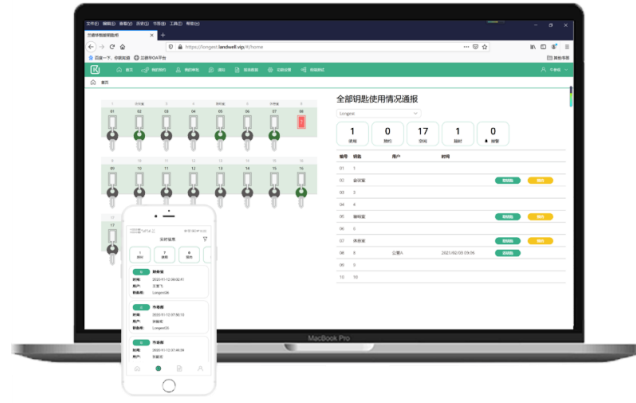

> Dimensions

i-keybox-M Rear View

i-keybox-M Bracket

i-keybox-L Rear View

i-keybox-L Bracket

i-keybox-XL

> List of system

Part	Name
#1	i-keybox smart key cabinet
#2	User terminal
#3	Power cable
#4	RFID smart key tags
#5	Robust one-time security seals
#6	Key labels
#7	Emergency keys
#8	Manual

# LandwellWEB

The cloud-based management system eliminates the need to install any additional programs and

tools. It only needs an Internet connection to be available to understand any dynamics of the key, manage employees and keys, and grant employees the authority to use the keys and a reasonable use time.